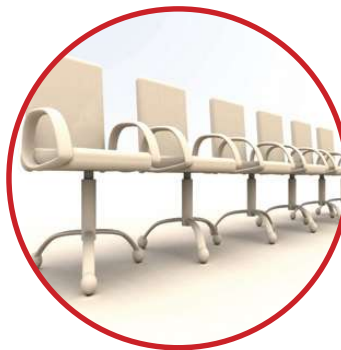

# Soft Touch Powder Coatings

VELVACOAT™ powder coatings provide an incredibly soft touch finish. These powders are exceptionally durable and corrosion resistant. VELVACOAT™

is the ideal finish for high design items such as furniture, window frames, store fixtures, patio furniture, bike frames, bottles and any product needing that special touch. They are reclaim-able, safe, environmentally friendly and, of course, backed by the technical and service expertise that separates the Protech Group from other powder coating manufacturers.

## APPLICATIONS

- Store fixtures
- Bike frames
- Patio furniture
- Bottles
- Automotive wheels
- Design furniture
- Aluminum extrusions